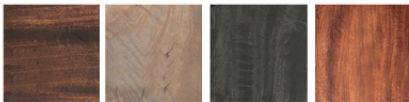

Almasi Hand Carved Log Table

Item # 07242301

12- 15 diameter x 18 H inches

Margosa Wood
Interior/Exterior Use
Contract Grade
Customizable

Exterior Finishes

Cocoa Brown, Grey Mist, Pale Black, Tobacco Brown