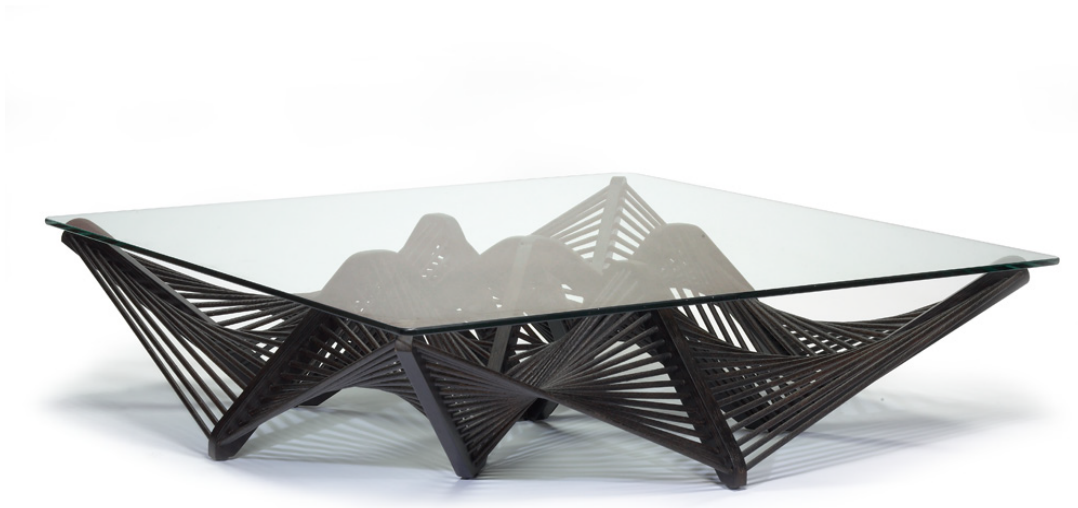

pfeifer studio

Geo Cocktail Table
Item # 01181702

50 x 50 x 13 H inches

Shown in Dark Brown Lauan Wood

visit pfeiferstudio.com for current finish options